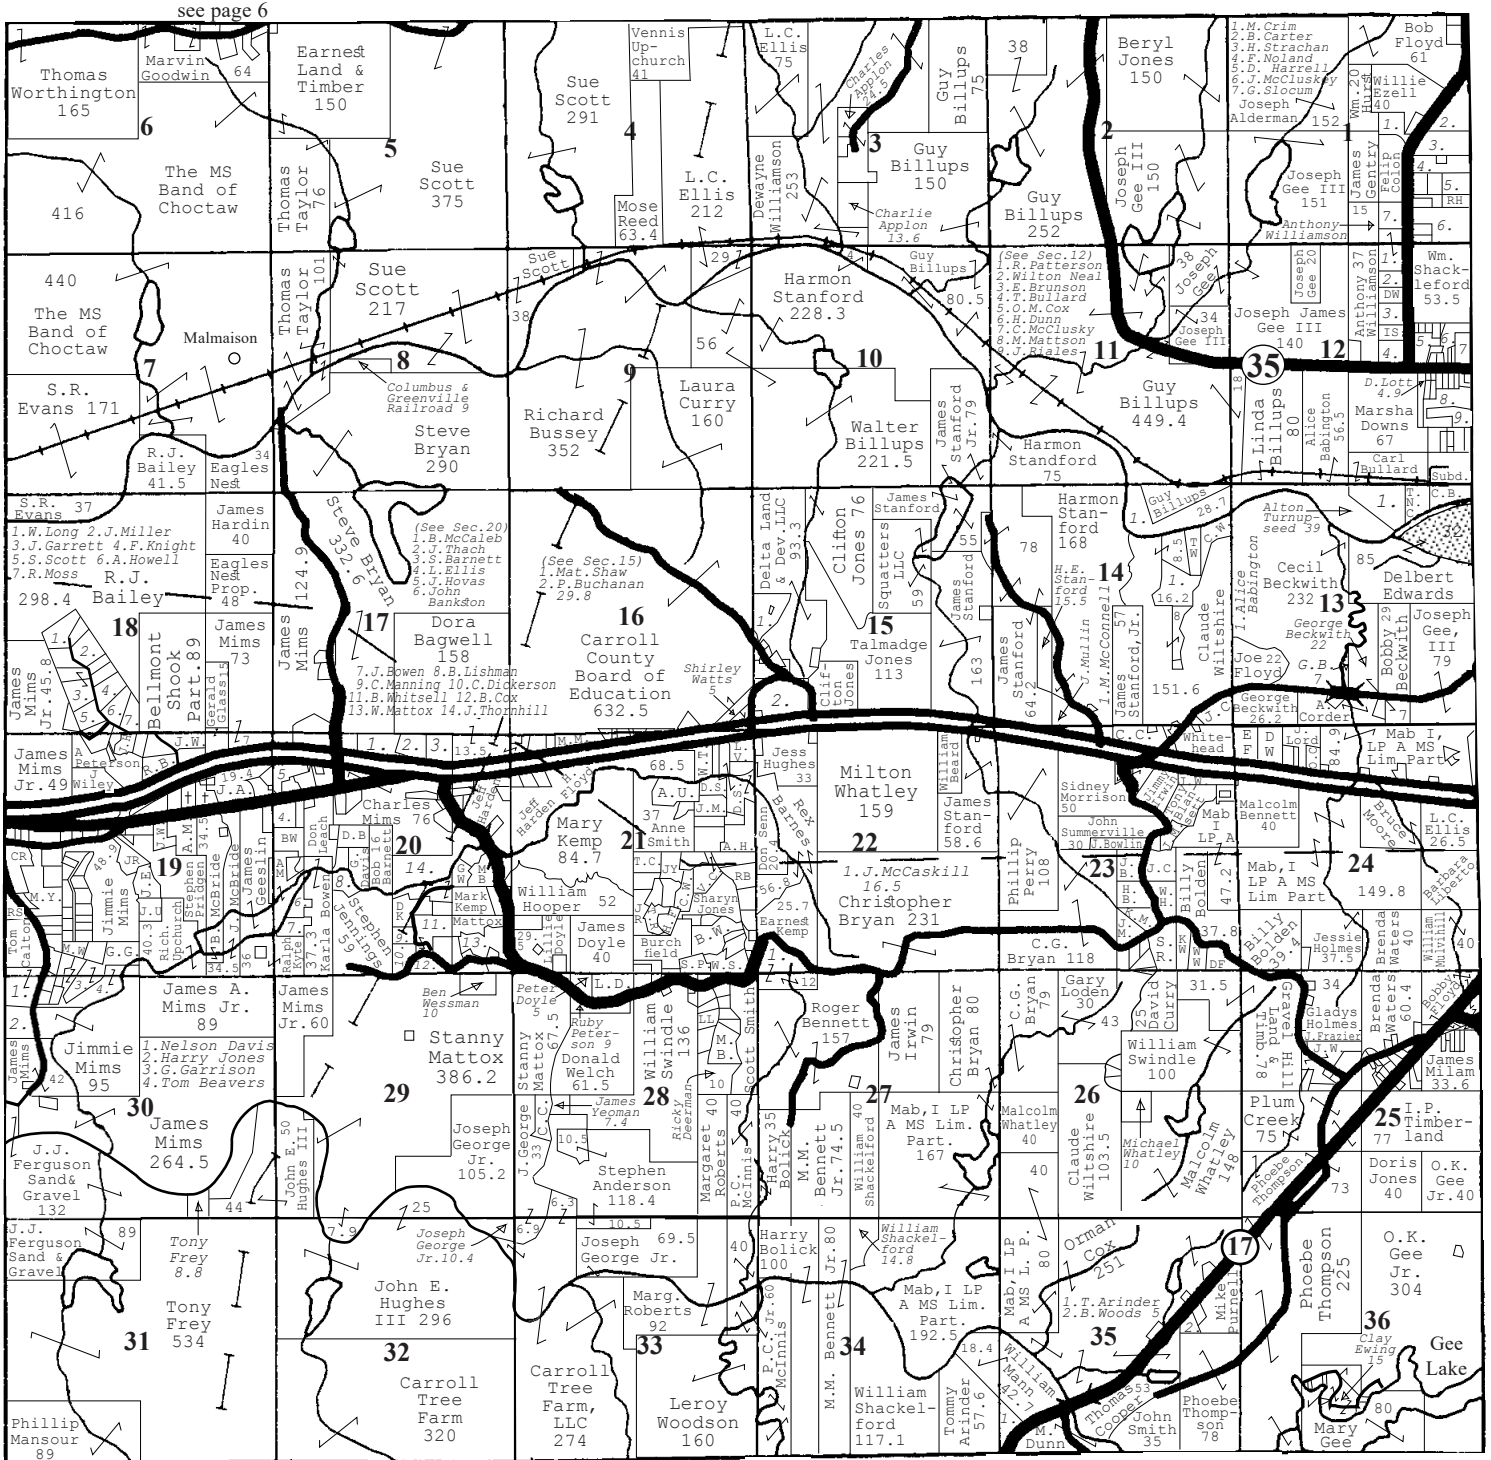

Township 19 North ~ Range 3 East

©2009 FCMS

 <p>WADE INCORPORATED</p> <p><i>Delivering Service, Solutions & Success since 1909</i></p> <p>Leadership at Work</p>	2 WEBB GIN ROAD WEBB, MS 38966 (662) 375-8121	709 HIGHWAY 82 EAST INDIANOLA, MS 38751 (662) 887-4751	 <p>JOHN DEERE</p>
	1001 STATE STREET CLARKSDALE, MS 38614 (662) 624-4336	3000 HIGHWAY 82 WEST GREENVILLE, MS 38646 (662) 332-8108	
	12159 HIGHWAY 6 WEST BATESVILLE, MS 38606 (662) 561-0046	645 NORTH GAINES HIGHWAY BOYLE, MS 38730 (662) 843-5321	
	2690 SUNSET DRIVE GRENADA, MS 38901 (662) 226-4521	463 HIGHWAY 8 VARDAMAN, MS 38878 (662) 682-9550	
	2298 HIGHWAY 15 NORTH PONTOTOC, MS 38863 (662) 489-1381	1875 SOUTH FRONTAGE ROAD COLUMBUS, MS 39701 (662) 241-4318	